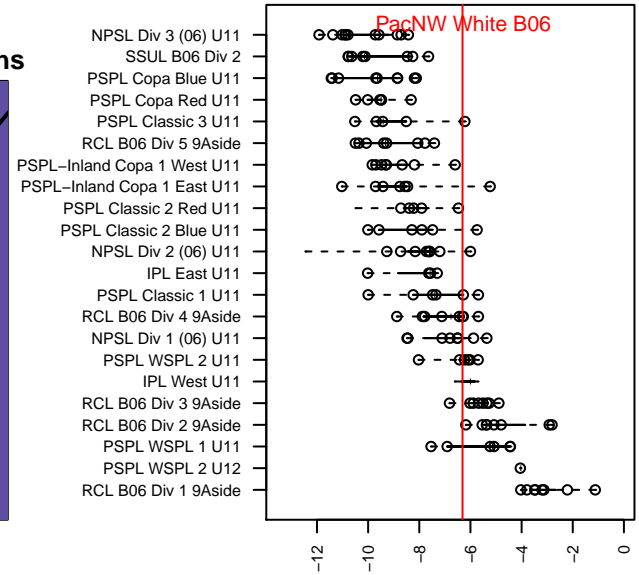

PacNW White B06

Pacific Northwest SC
 Tukwila, WA
 B06 total strength=660
 attack=1 defense=0.38
 fall league = RCL B06 Div 4 9Aside
 spr league = Win RCL B06 Div 4

alt names used:
 PacNW B06 White
 PacNW B06 White C
 PAC NW B06 White
 PACIFIC NORTHWEST 06 WHITE (WA)
 PacNW B06 White
 PacNW B06 White C
 PacNW B06 White C

Venues played:
 2016 Rainier Challenge Copa U11
 2016 WA Rush Cup B06 Silver 9v9 U11
 2016 Tye Cup B06 Gold
 2016 RCL B06 Div 4 9Aside
 2016 PacNW Winter Classic Premier II U11
 2016 Win RCL B06 Div 4
 2016 WYS Presidents Cup B06 Division 3

**attack and defense variance (black dot)
relative to other teams
and top 10 in region**

**attack and defense rating
relative to others at age
and all opponents in last 13 months**

Performance relative to 13 month average