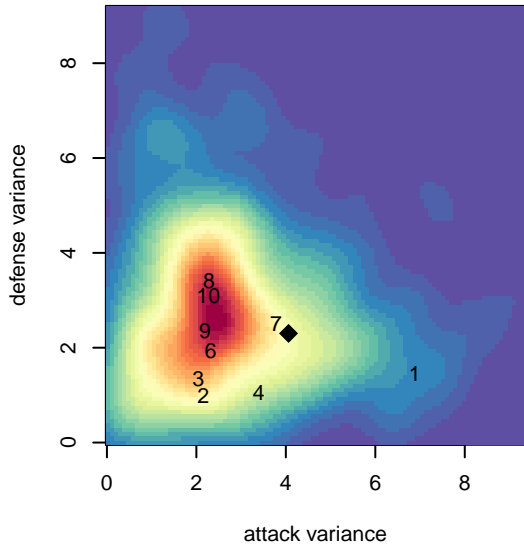

PacNW White B06

Pacific Northwest SC
 Tukwila, WA
 B06 total strength=660
 attack=1 defense=0.38
 fall league = RCL B06 Div 4 9Aside
 spr league = Win RCL B06 Div 4

alt names used:
 PacNW B06 White
 PacNW B06 White C
 PAC NW B06 White
 PACIFIC NORTHWEST 06 WHITE (WA)
 PacNW B06 White
 PacNW B06 White C
 PacNW B06 White C

**attack and defense variance (black dot)
relative to other teams
and top 10 in region**

**attack and defense rating
relative to others at age
and all opponents in last 13 months**

Performance relative to 13 month average