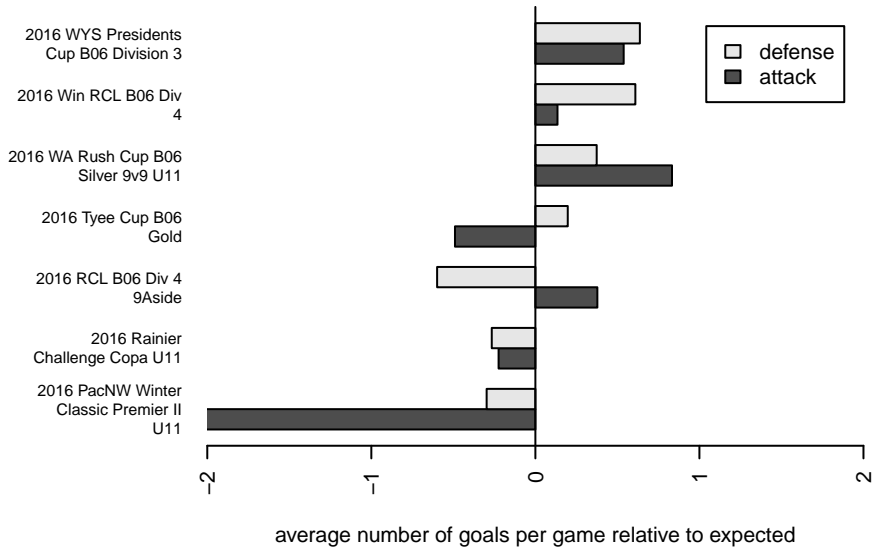

PacNW White B06

Pacific Northwest SC
 Tukwila, WA
 B06 total strength=660
 attack=1 defense=0.38
 fall league = RCL B06 Div 4 9Aside
 spr league = Win RCL B06 Div 4

alt names used:
 PacNW B06 White
 PacNW B06 White C
 PAC NW B06 White
 PACIFIC NORTHWEST 06 WHITE (WA)
 PacNW B06 White
 PacNW B06 White C
 PacNW B06 White C

Venues played:
 2016 Rainier Challenge Copa U11
 2016 WA Rush Cup B06 Silver 9v9 U11
 2016 Tye Cup B06 Gold
 2016 RCL B06 Div 4 9Aside
 2016 PacNW Winter Classic Premier II U11
 2016 Win RCL B06 Div 4
 2016 WYS Presidents Cup B06 Division 3

**attack and defense variance (black dot)
relative to other teams
and top 10 in region**

**attack and defense rating
relative to others at age
and all opponents in last 13 months**

Performance relative to 13 month average