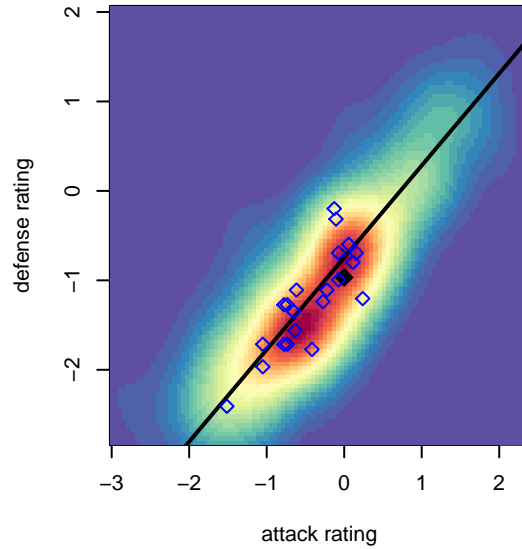

PacNW White B06

Pacific Northwest SC
 Tukwila, WA
 B06 total strength=660
 attack=1 defense=0.38
 fall league = RCL B06 Div 4 9Aside
 spr league = Win RCL B06 Div 4

alt names used:
 PacNW B06 White
 PacNW B06 White C
 PAC NW B06 White
 PACIFIC NORTHWEST 06 WHITE (WA)
 PacNW B06 White
 PacNW B06 White C
 PacNW B06 White C

**attack and defense variance (black dot)
relative to other teams
and top 10 in region**

**attack and defense rating
relative to others at age
and all opponents in last 13 months**

Performance relative to 13 month average