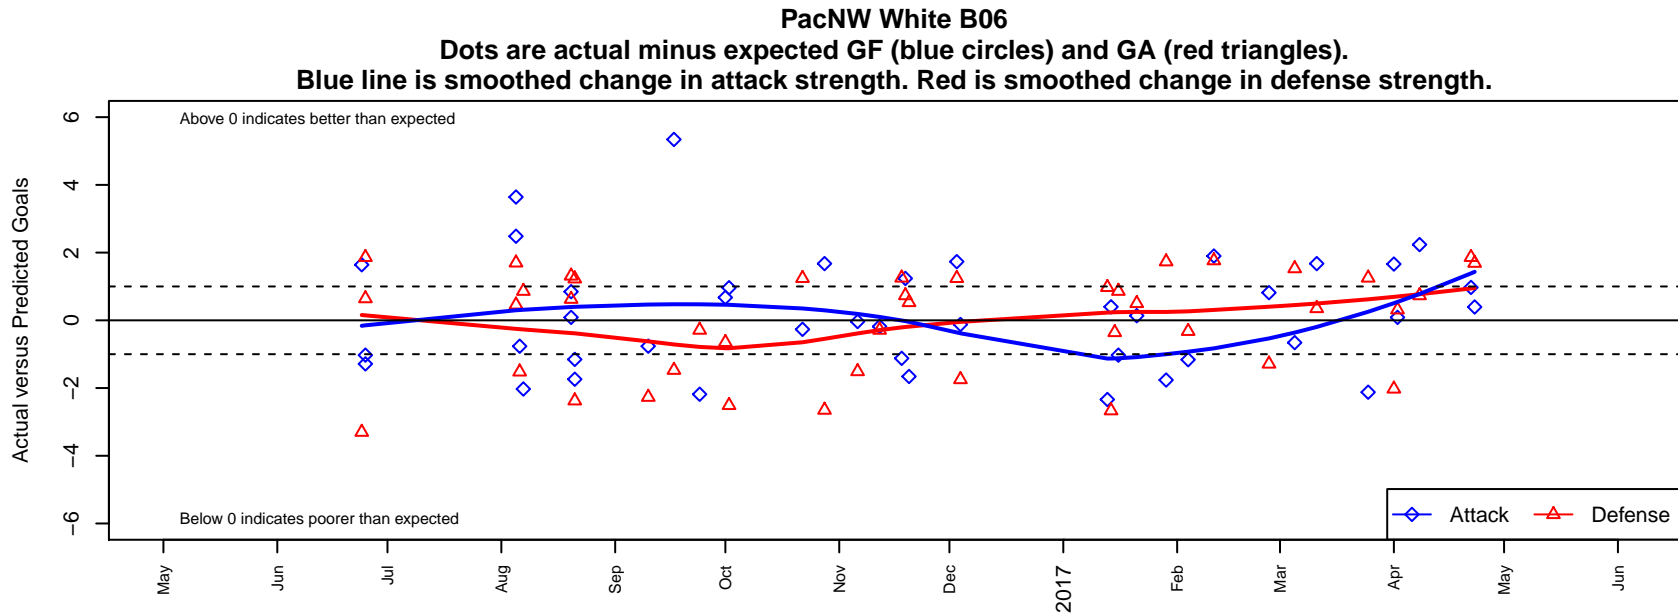

PacNW White B06

Pacific Northwest SC
 Tukwila, WA
 B06 total strength=660
 attack=1 defense=0.38
 fall league = RCL B06 Div 4 9Aside
 spr league = Win RCL B06 Div 4

alt names used:
 PacNW B06 White
 PacNW B06 White C
 PAC NW B06 White
 PACIFIC NORTHWEST 06 WHITE (WA)
 PacNW B06 White
 PacNW B06 White C
 PacNW B06 White C

**attack and defense variance (black dot)
relative to other teams
and top 10 in region**

**attack and defense rating
relative to others at age
and all opponents in last 13 months**

Performance relative to 13 month average