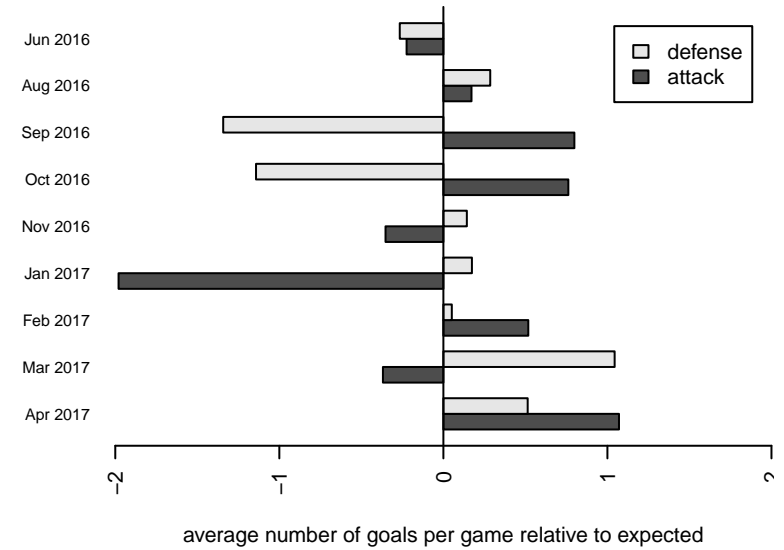

Performance relative to 13 month average